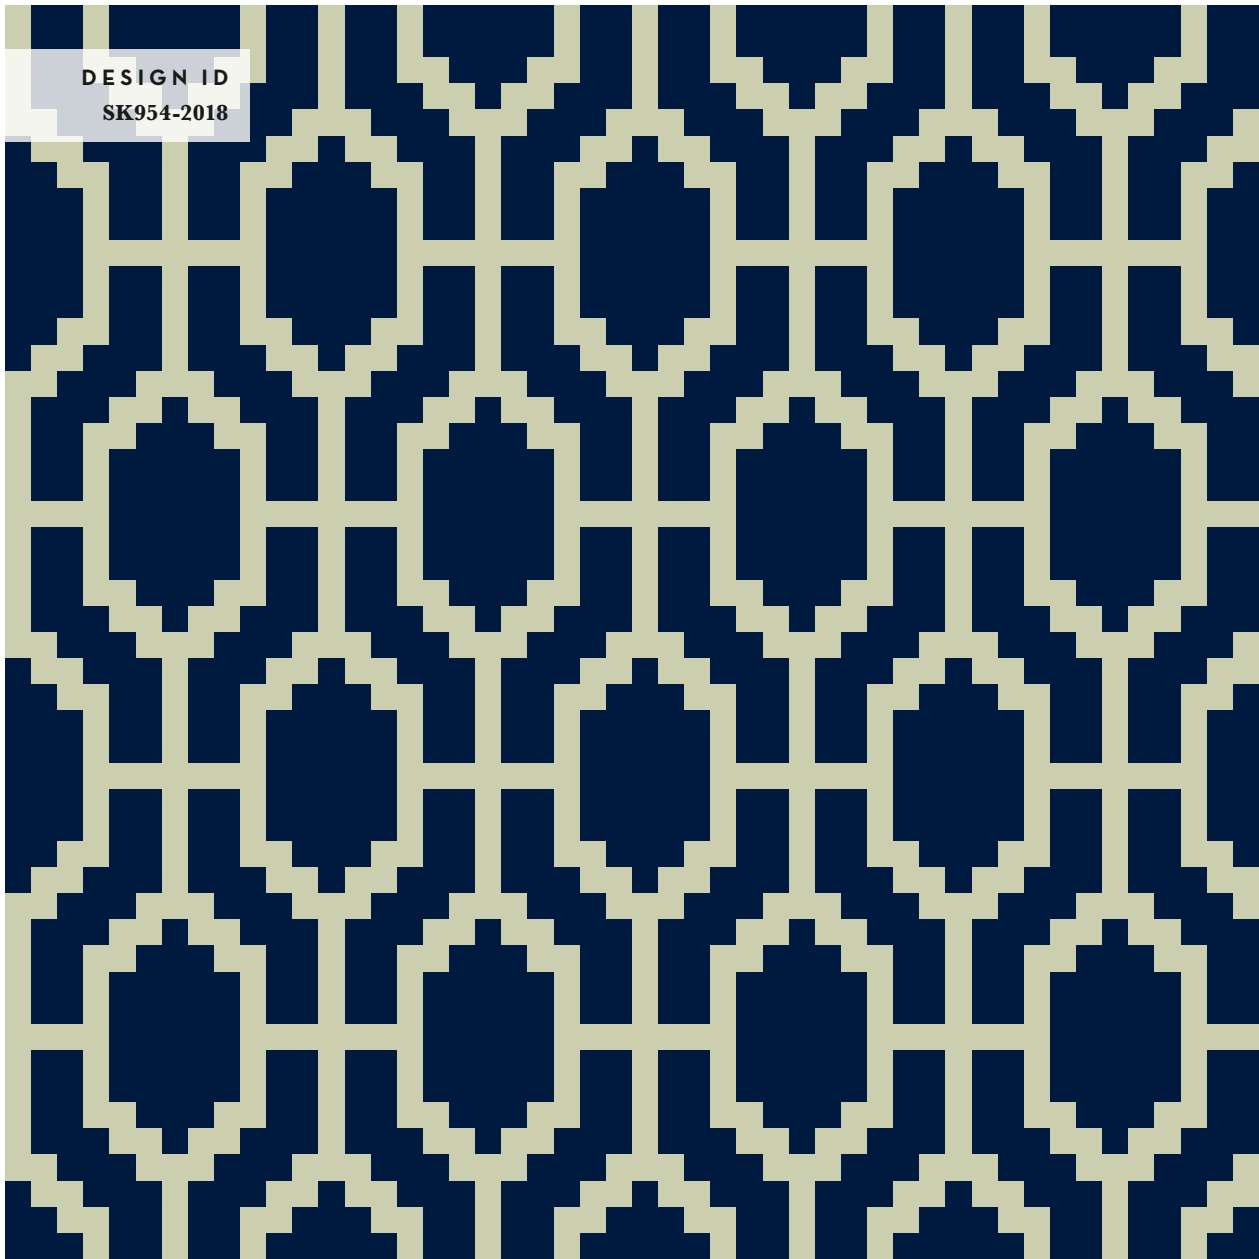

QUALITY

8 X 8 PER INCH

MATCH

STRAIGHT

Ready To Weave

by Axminster Carpets

DESIGN ID
SK954-2018

40