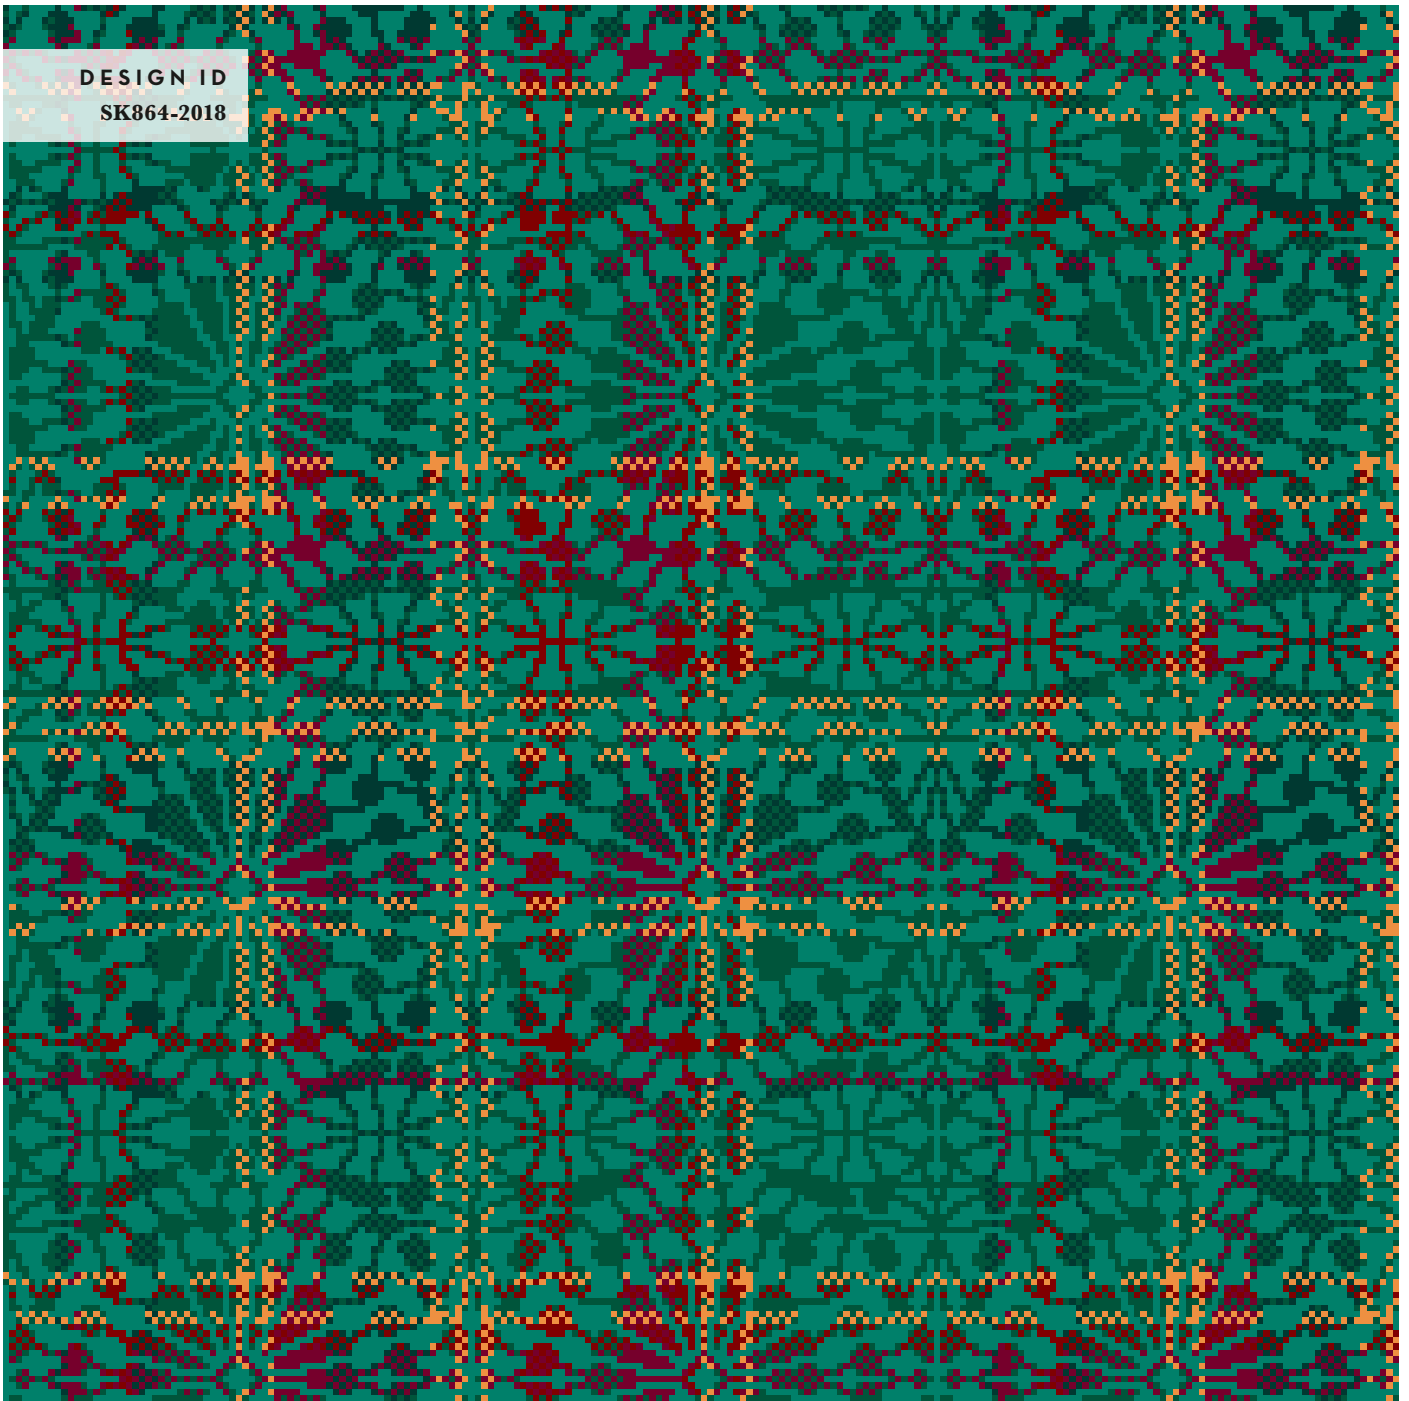

48

50

Ready To Weave

by Axminster Carpets

DESIGN ID

SK864-2018

37

42