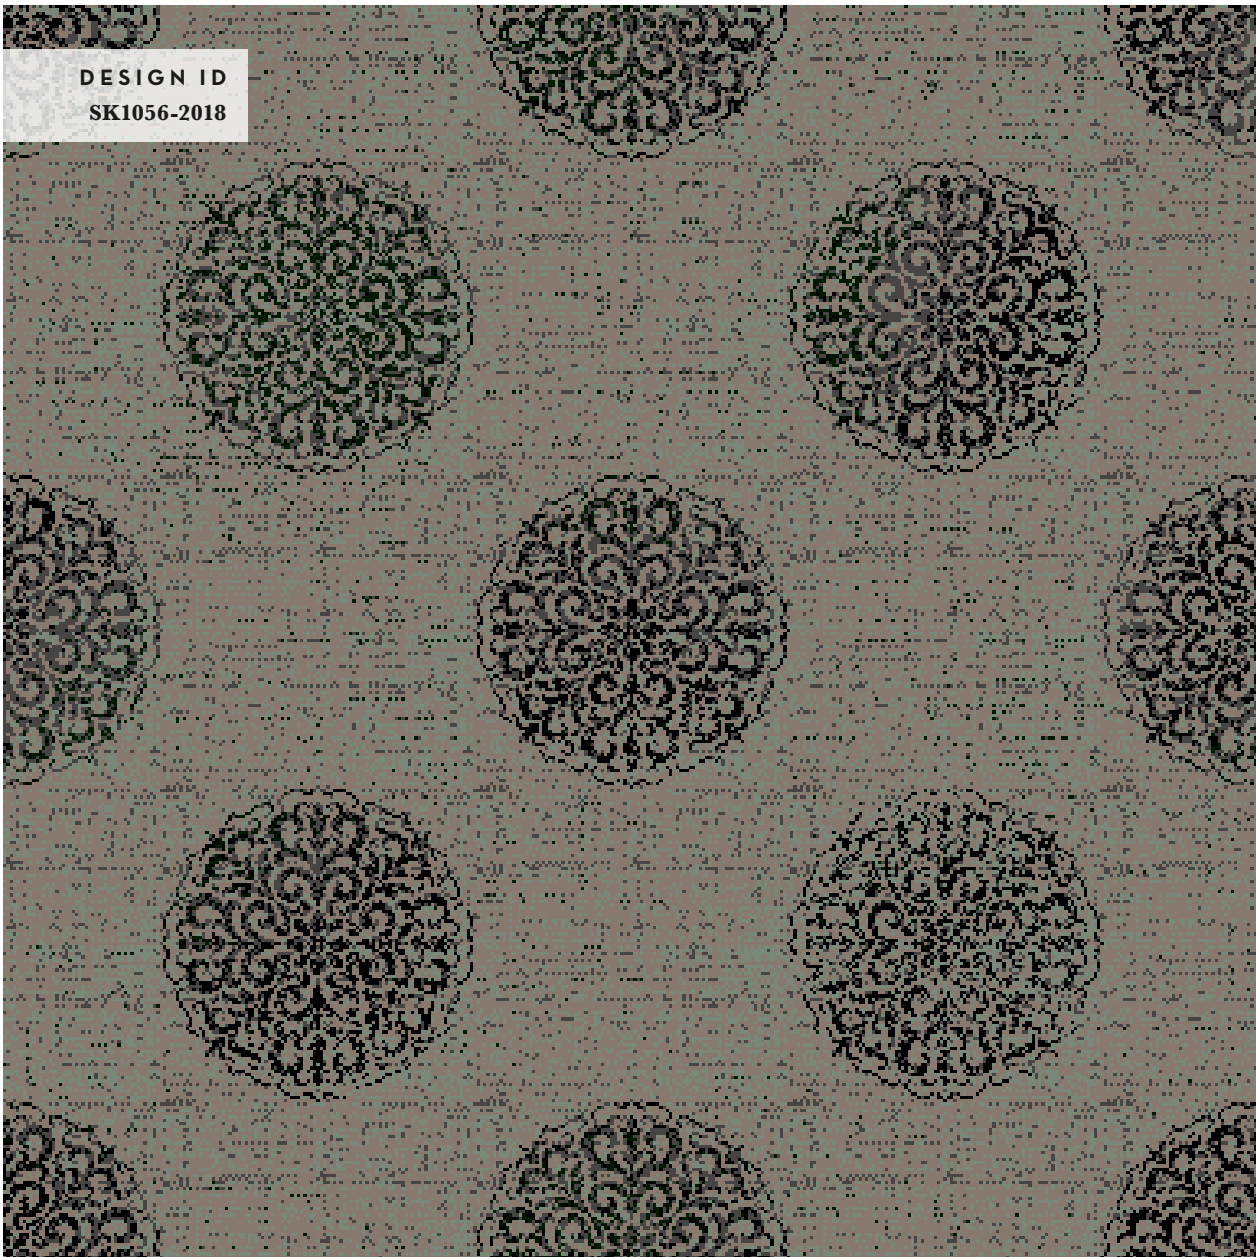

METRIC

1.83M X 1.83M

QUALITY

8 X 8 PER INCH

MATCH

1/2 DROP

Ready To Weave

by Axminster Carpets