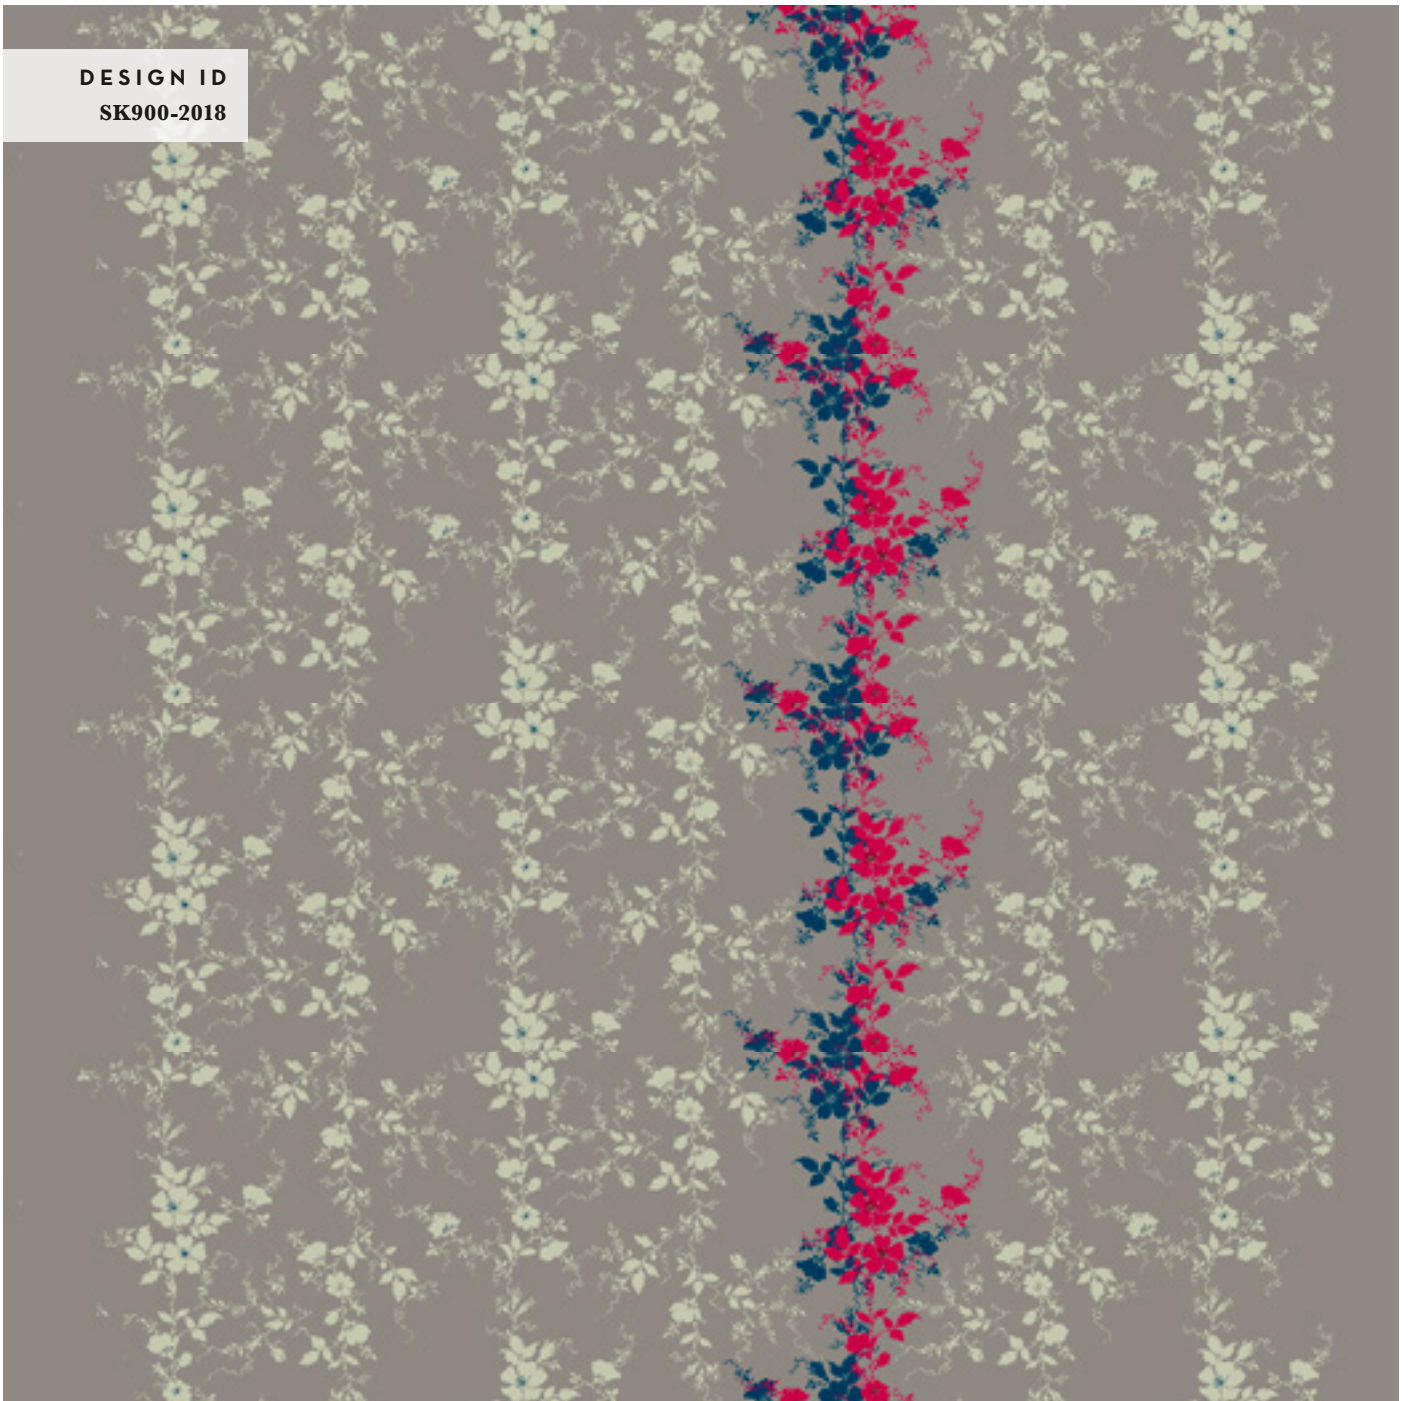

Ready To Weave

by Axminster Carpets

DESIGN ID
SK900-2018

15

23

24

37

40

50

DESIGN SIZE

12FT 0IN X 3FT 0IN

METRIC

3.66M X 0.91M

QUALITY

8 X 8 PER INCH

MATCH

STRAIGHT