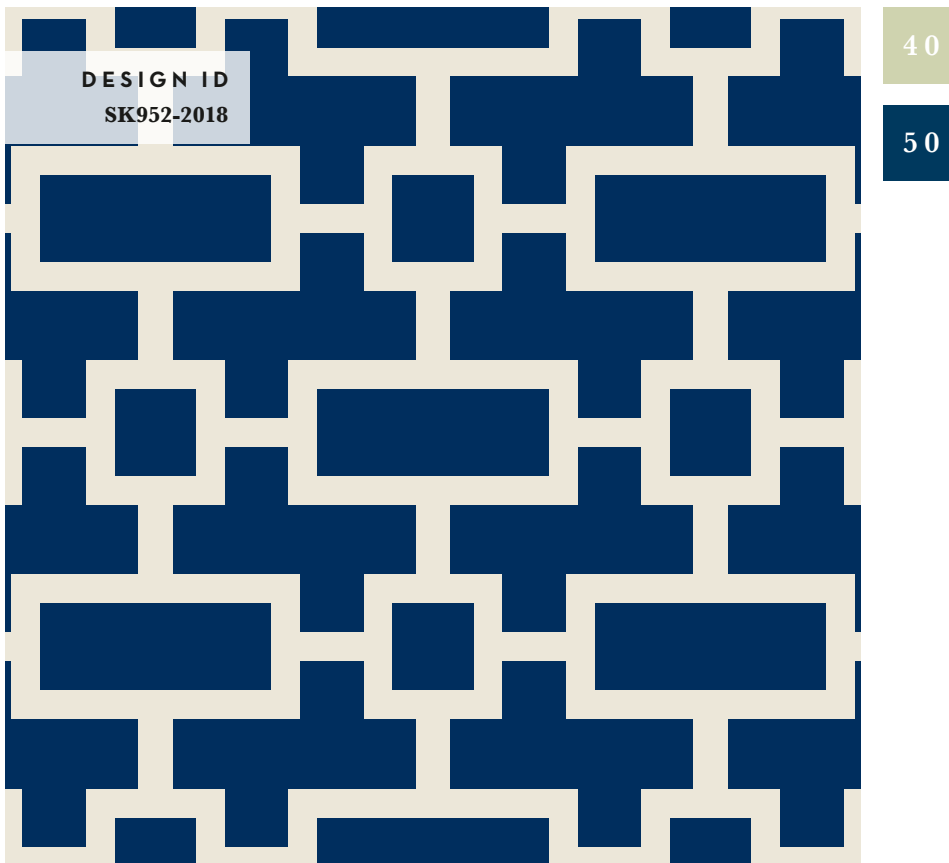

Ready To Weave

by Axminster Carpets